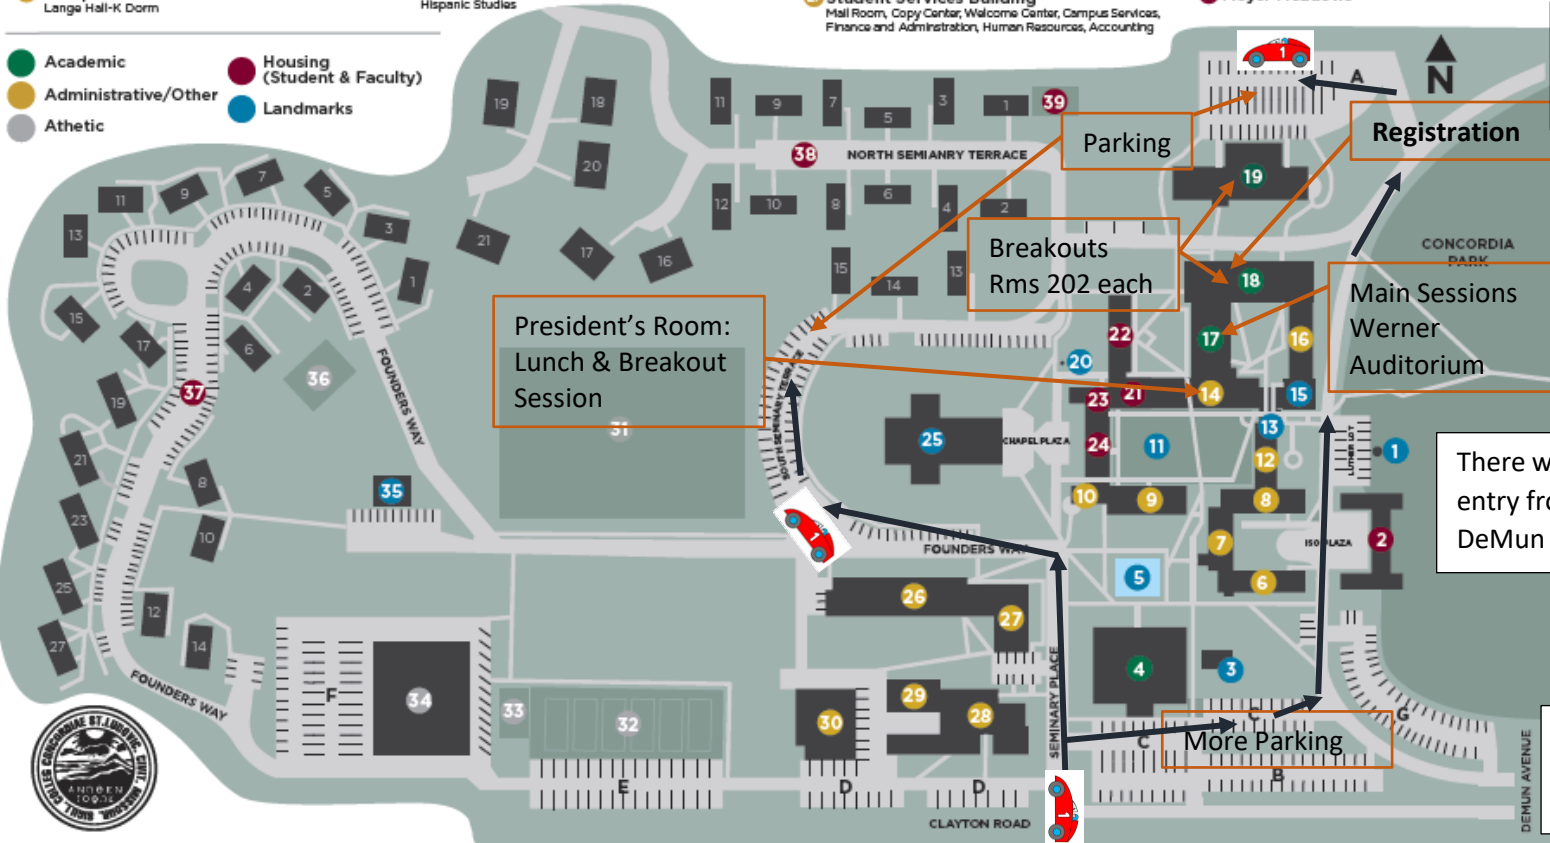

- Academic
- Administrative/Other
- Athletic
- Housing (Student & Faculty)
- Landmarks

There will be no entry from DeMun Avenue